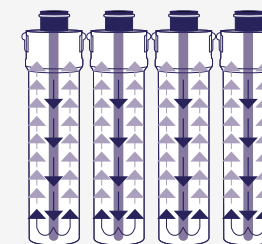

A high capacity **pre-filter** removes small particles and chlorine. The **reverse osmosis filter** then forces water through a semi-permeable membrane, before it is stored. Finally, the **carbon post-filter** removes unpleasant tastes and odours.

INFINITY RO

A compact, all-in-one, Reverse Osmosis filtration system. This electrical appliance has an in-built pump to provide high flow, perfectly filtered water on demand.

FILTER REMOVES

- ✓ Chlorine
- ✓ Limescale
- ✓ Lead
- ✓ Viruses and Bacteria
- ✓ Pharmaceuticals

SPECIFICATIONS

SIZE (w x d x h): 415 x 215 x 410 mm
PRODUCTION: 200 litres/day
PRESSURE RANGE: 1 - 2.5 bar

4 STAGE FILTRATION

Water is pumped through 4 stages of filtration. All the impurities are removed then the good minerals are put back in, thanks to the dedicated mineral plus cartridge. Delicious tasting and purer than bottled water on demand.